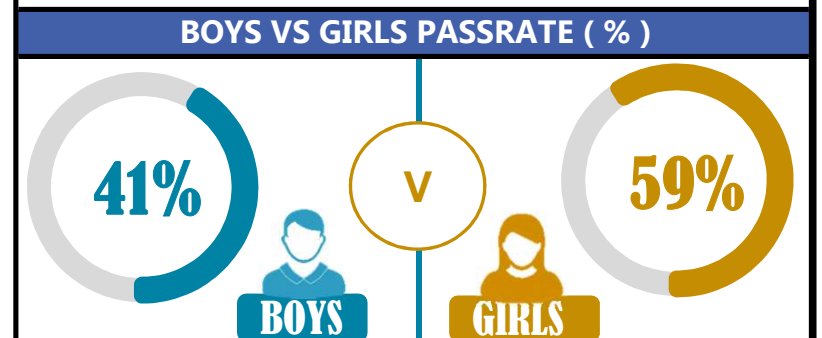

OVERALL PERFORMANCE ANALYSIS		
REGISTERED	18	100%
SEATED	18	100%
ABSENTEES	0	0%
PASSED	18	100%
FAILED	0	0%