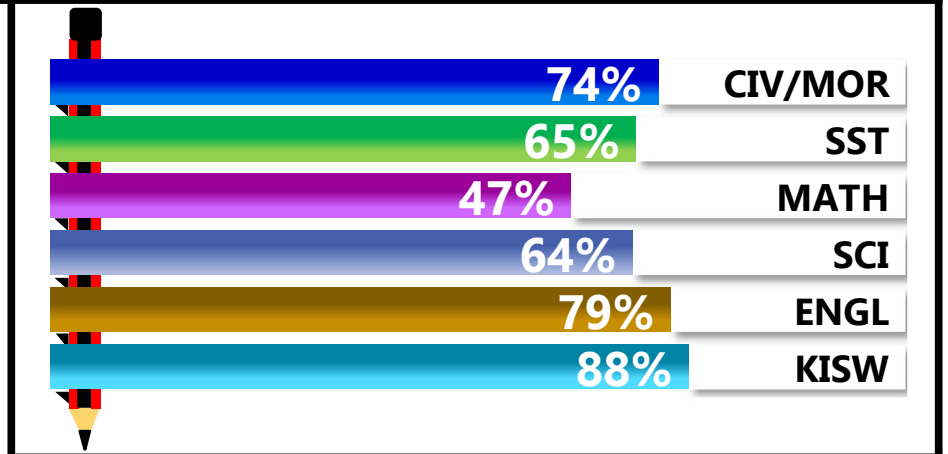

		ST. JOSEPH MILLENIUM			
REGION: COAST		SCHOOL AVERAGE	208.8	OVERALL GRADE	
DISTRICT: MAFIA				B	
				CATEGORY	
				BELOW 40	

SUBJECT PERFORMANCE ANALYSIS

SUBJECT NAME	AVG	%	RNK
KISWAHILI	44.2	88%	1
ENGLISH	39.6	79%	2
CIVIC & MORAL	36.9	74%	3
SOCIAL STUDIES	32.7	65%	4
SCIENCE	32.0	64%	5
MATHEMATICS	23.4	47%	6
BOYS/GIRLS PASS RATE			
	STD	AVG	%
BOYS	7	0.41	41%
GIRLS	11	0.59	59%